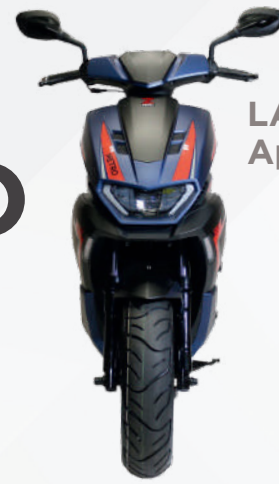

# ZOOT SCOOTERS

## ZOOT METRO 125 MY24

LAMS  
Approved

- ✓ **Powerful 125cc 4T**
- ✓ **Electronic Fuel Injection**
- ✓ **LAMS Approved**
- ✓ **13" Alloy Wheels**
- ✓ **Combined Braking System**
- ✓ **Perfect Commuter**

The **Zoot Metro MY24** is our larger, sportier 125cc scooter. The MY24 version represents a significant leap forward in terms of innovation and technology, making it the most advanced Metro model to date.

With sleek lines and a modern aesthetic, the Zoot Metro scooter is perfect for urban commuters looking to navigate city streets with ease and confidence. Equipped with cutting-edge features like fuel injection, a digital instrument cluster and upgraded four stroke engine, the Metro offers a smooth and dynamic ride experience.